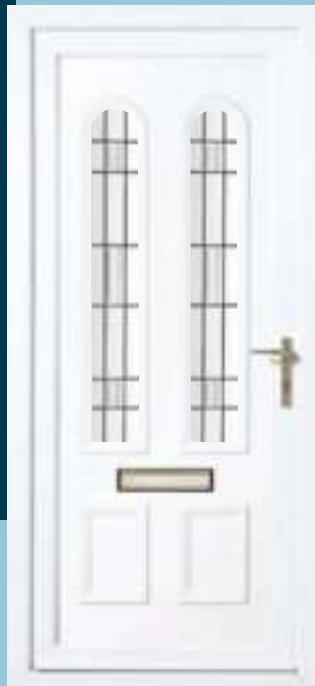

Oxford 4 - Coloured Diamond ■

Oxford 4 - Hope Diamond ■

ETON

By Invitation

All panels available as inverted. All panels available in Euro size.
* See page 21 for glass colour options

Red Flare

Eton 2 - Mackintosh Motif ■