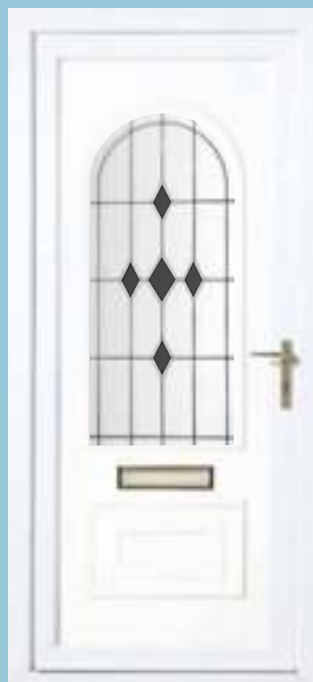

Beverley 1 - Black Galaxy
Lead & Bevel ■