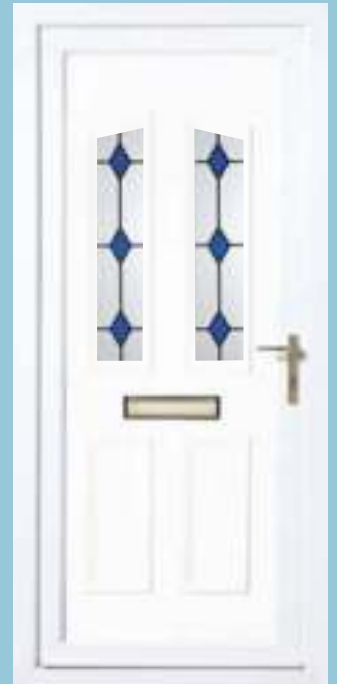

Lincoln 2 Straight
- Coloured Diamond ■