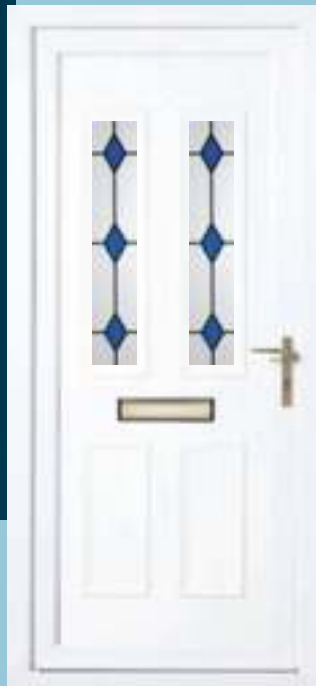

Norman 2 - Coloured Diamond ■ ■ ■