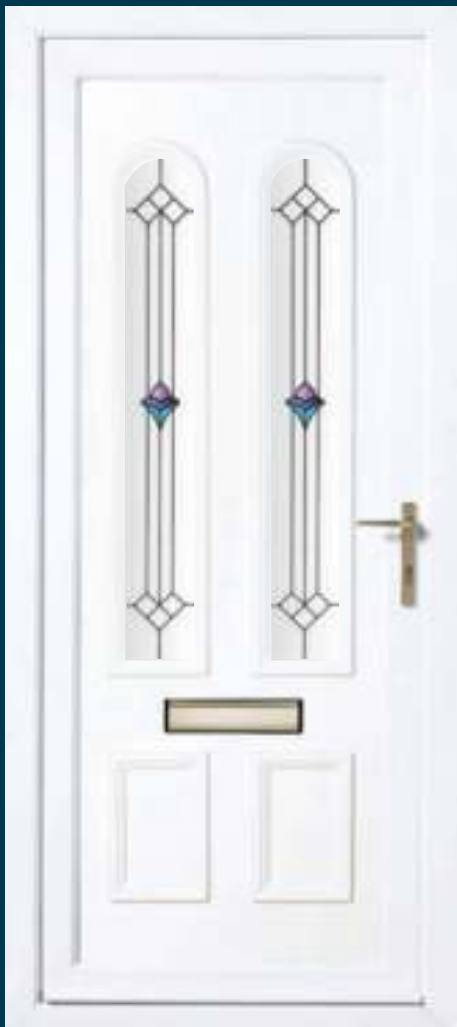

Oxford 4 - Coloured Diamond ■

Oxford 4 - Hope Diamond ■

ETON

By Invitation

All panels available as inverted. All panels available in Euro size.
* See page 21 for glass colour options

Red Flare

Eton 2 - Mackintosh Motif ■