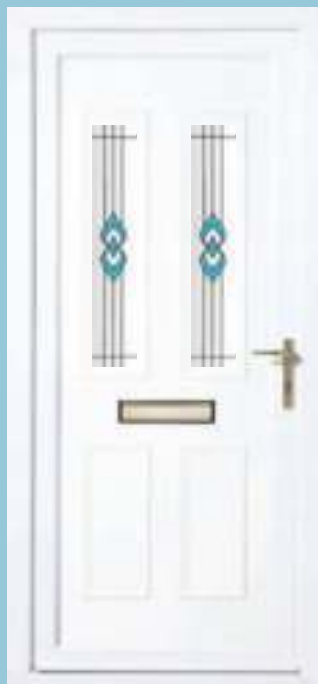

Norman 2 - Aqua Flare ■ ■ ■