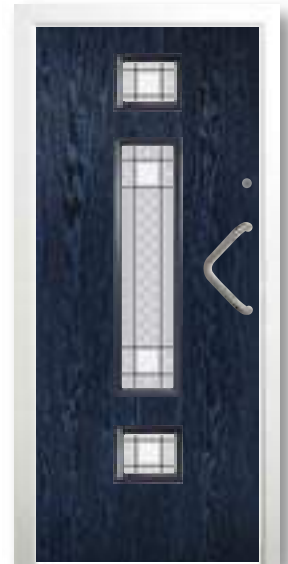

Pioneer

C O L L E C T I O N

creating and developing

Introducing 2
New Door
Styles

CITYSPIRE

Cityspire -
Copperplate
with 1600
bar handle

The Pioneer Collection

CITYSPIRE - Elba