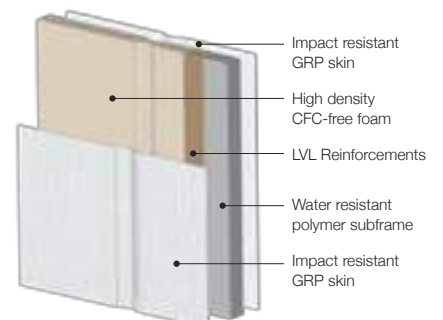

Cut through side section