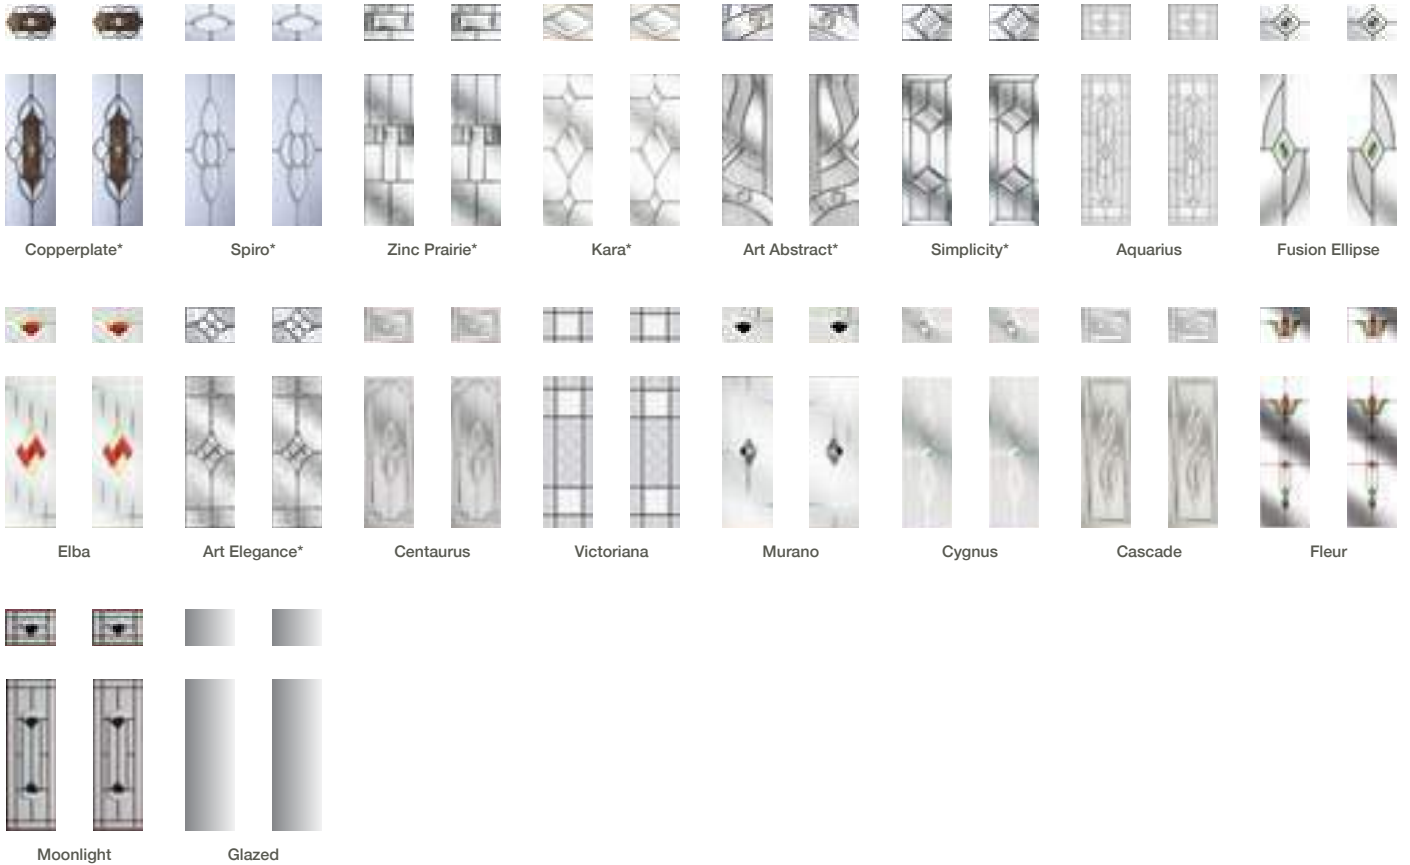

Glass Options