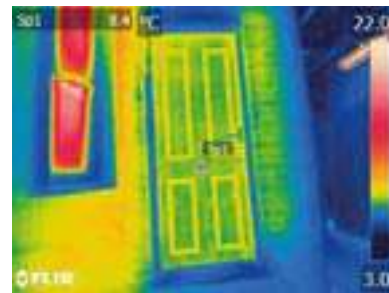

GRP composite door

Solid timber core composite door