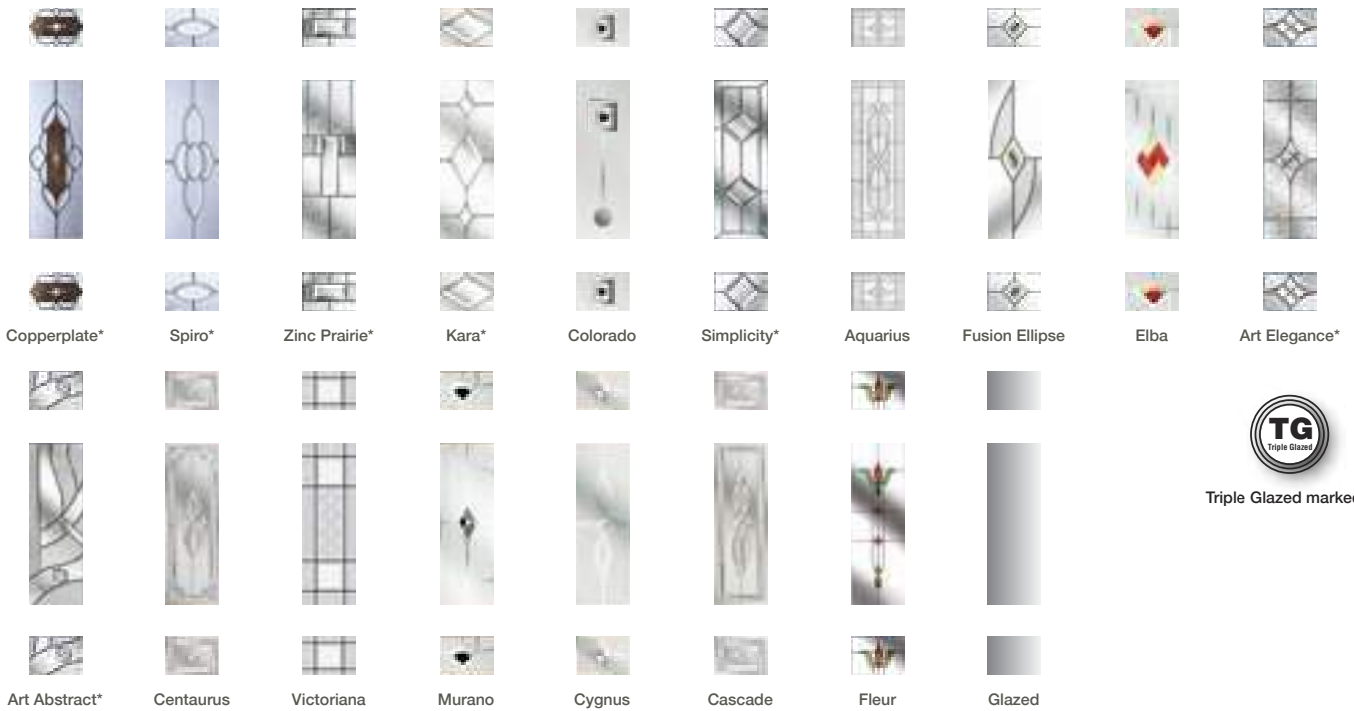

Triple Glazed marked *

Available in
Cottage, Monza,
Farmhouse and
Flush Styles

Townspire - Spiro

TOWNSPIRE - Zinc Prairie

TOWNSPIRE - Art Abstract

TOWNSPIRE

Triple Glazed marked *

Standard Colour Options