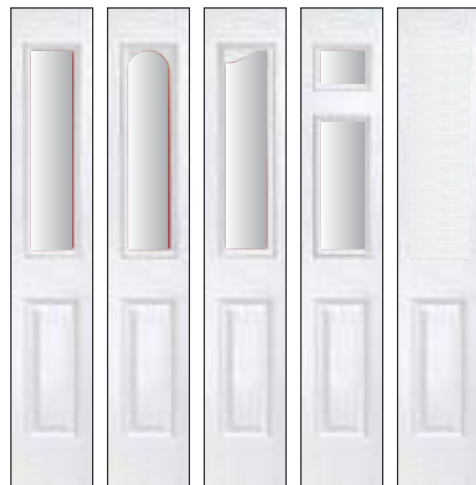

CITYSPIRE - Prairie

Woodgrain doors have lock strips matched to the hardware. Coloured doors have colour matched lock strips.

Side Panels available in the Altmore, Carradale, Gulmarn, Cape 2 & Solid.

SIDE | PANELS