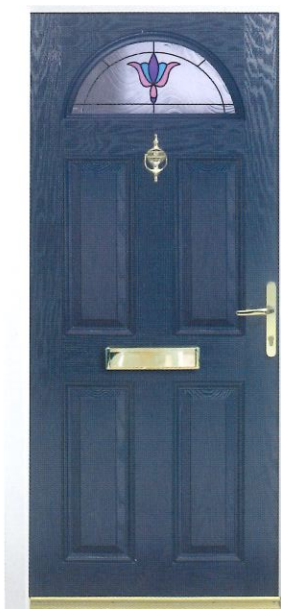

# One of a kind

All doors supplied with security lock and suited hardware.

Also available in oak and rosewood at a surcharge per side.

Farmhouse Short - Skipton

Cape Two - Brilliant Cut

Cape Two - Sandblast

Parama - Radial

Parama - Brilliant Cut

Parama - Deco

Bannockburn - Tigers Eye

Bannockburn - Resin Tulip

Bannockburn - Deco

Artemis  
State tile colour required.  
Medusa

Altmore Two - Artemis  
Arena backing glass