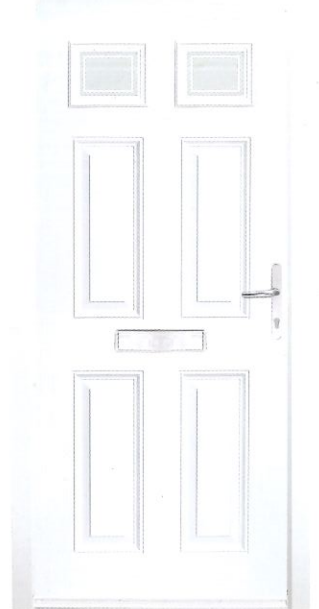

# One of a kind

All doors supplied with security lock and suited hardware.

Also available in oak and rosewood at a surcharge per side.

Farmhouse Short - Skipton

Cape Two - Brilliant Cut

Cape Two - Sandblast