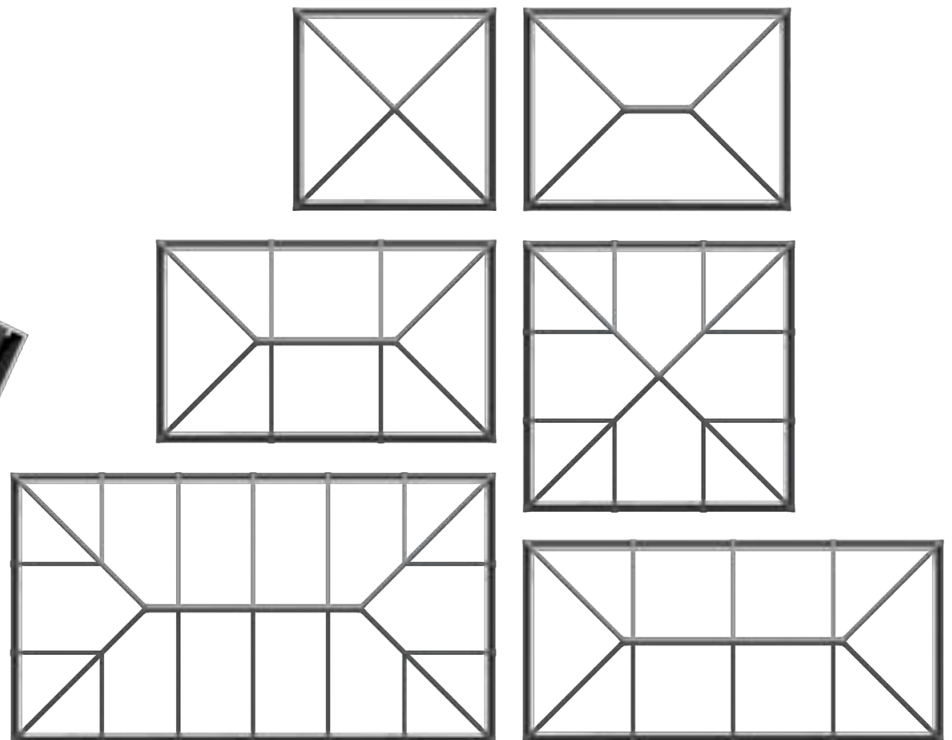

With a wide
range of styles
and sizes to suit
every project

Sheerline aluminium roof lanterns are available in a choice of 10 styles from square 'pyramid' designs to grander options suitable for larger 'orangery' style installations.

Maximum sizes up to 3.2m by an impressive 6m long, all set at a 25° pitch and all weather rated for the whole of the UK*.

S1 lanterns also feature an integral LED light channel around the perimeter of the roof – giving you an easy way to add mood lighting and create the final touch of individuality for your interior.

*Rated for a snow load of 1.2 kN/m². Covering the whole of the UK up to 200m altitude.