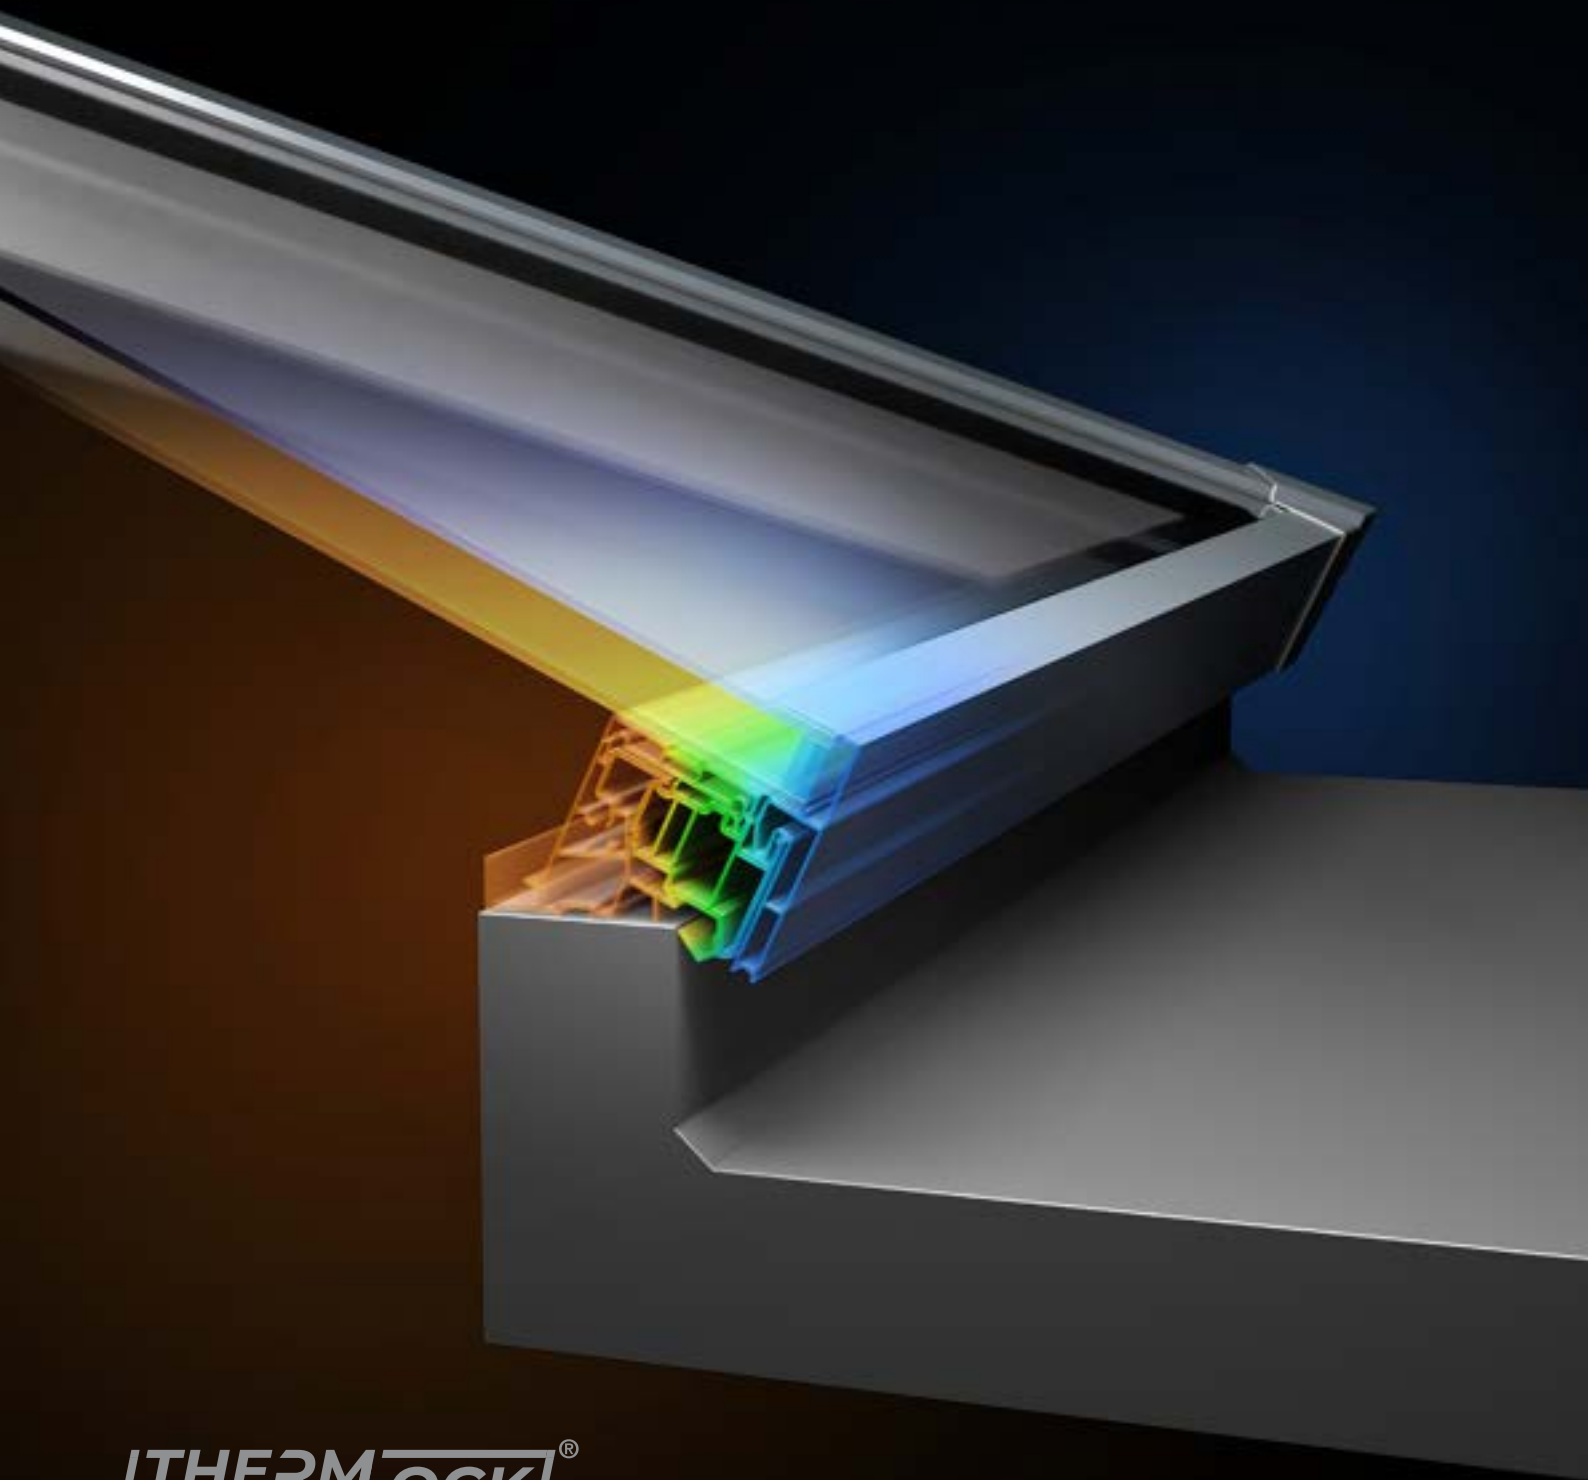

an easy way to enter your property via your flat roof lantern. All of these innovative features combined make Sheerline's S1 system the UK's most secure aluminium lantern roof*. So if you are looking for a lantern that comes with extra peace of mind as standard – then we have you covered.

**Mainstream residential roof lantern - not utilising bonded glass*

Whatever the weather Thermlock® technology helps keep you comfortable and heating bills lower

The S1 lantern combines aluminium's clean lines with exceptional thermal performance and features our innovative Thermlock® multi-chamber technology to keep you and your property well insulated against the worst of the UK weather. This coupled to high performance 28mm glazing means our lantern roofs offer class leading thermal performance, far superior to traditional polyamide systems based around 24mm glazing. A unique co-extruded perimeter seal also ensures draughts and rain are kept safely outside. 28mm glazing also allows acoustic dampening glass to be fitted if required.

THERMLOCK[®] *technology inside*

With great looks from every angle – due to our unique ultra low line aesthetics

Slim, consistent 50mm rafter, hip and ridge sightlines maximise the light flooding into your home, creating bright, airy interiors and banishing gloom. The S1 lantern also features ultra low line aesthetics so rafter and hip top caps sit close to the glazing level on the exterior, creating a sleek modern look. Completing this refined architectural

appearance our corner and rafter end caps run perfectly in line with the perimeter of the lantern, so no unsightly angles jut out to spoil the perfect lines of this outstandingly beautiful high-performance aluminium lantern. Leaving you with the ideal balance of understated refinement, contemporary looks and exacting quality standards.