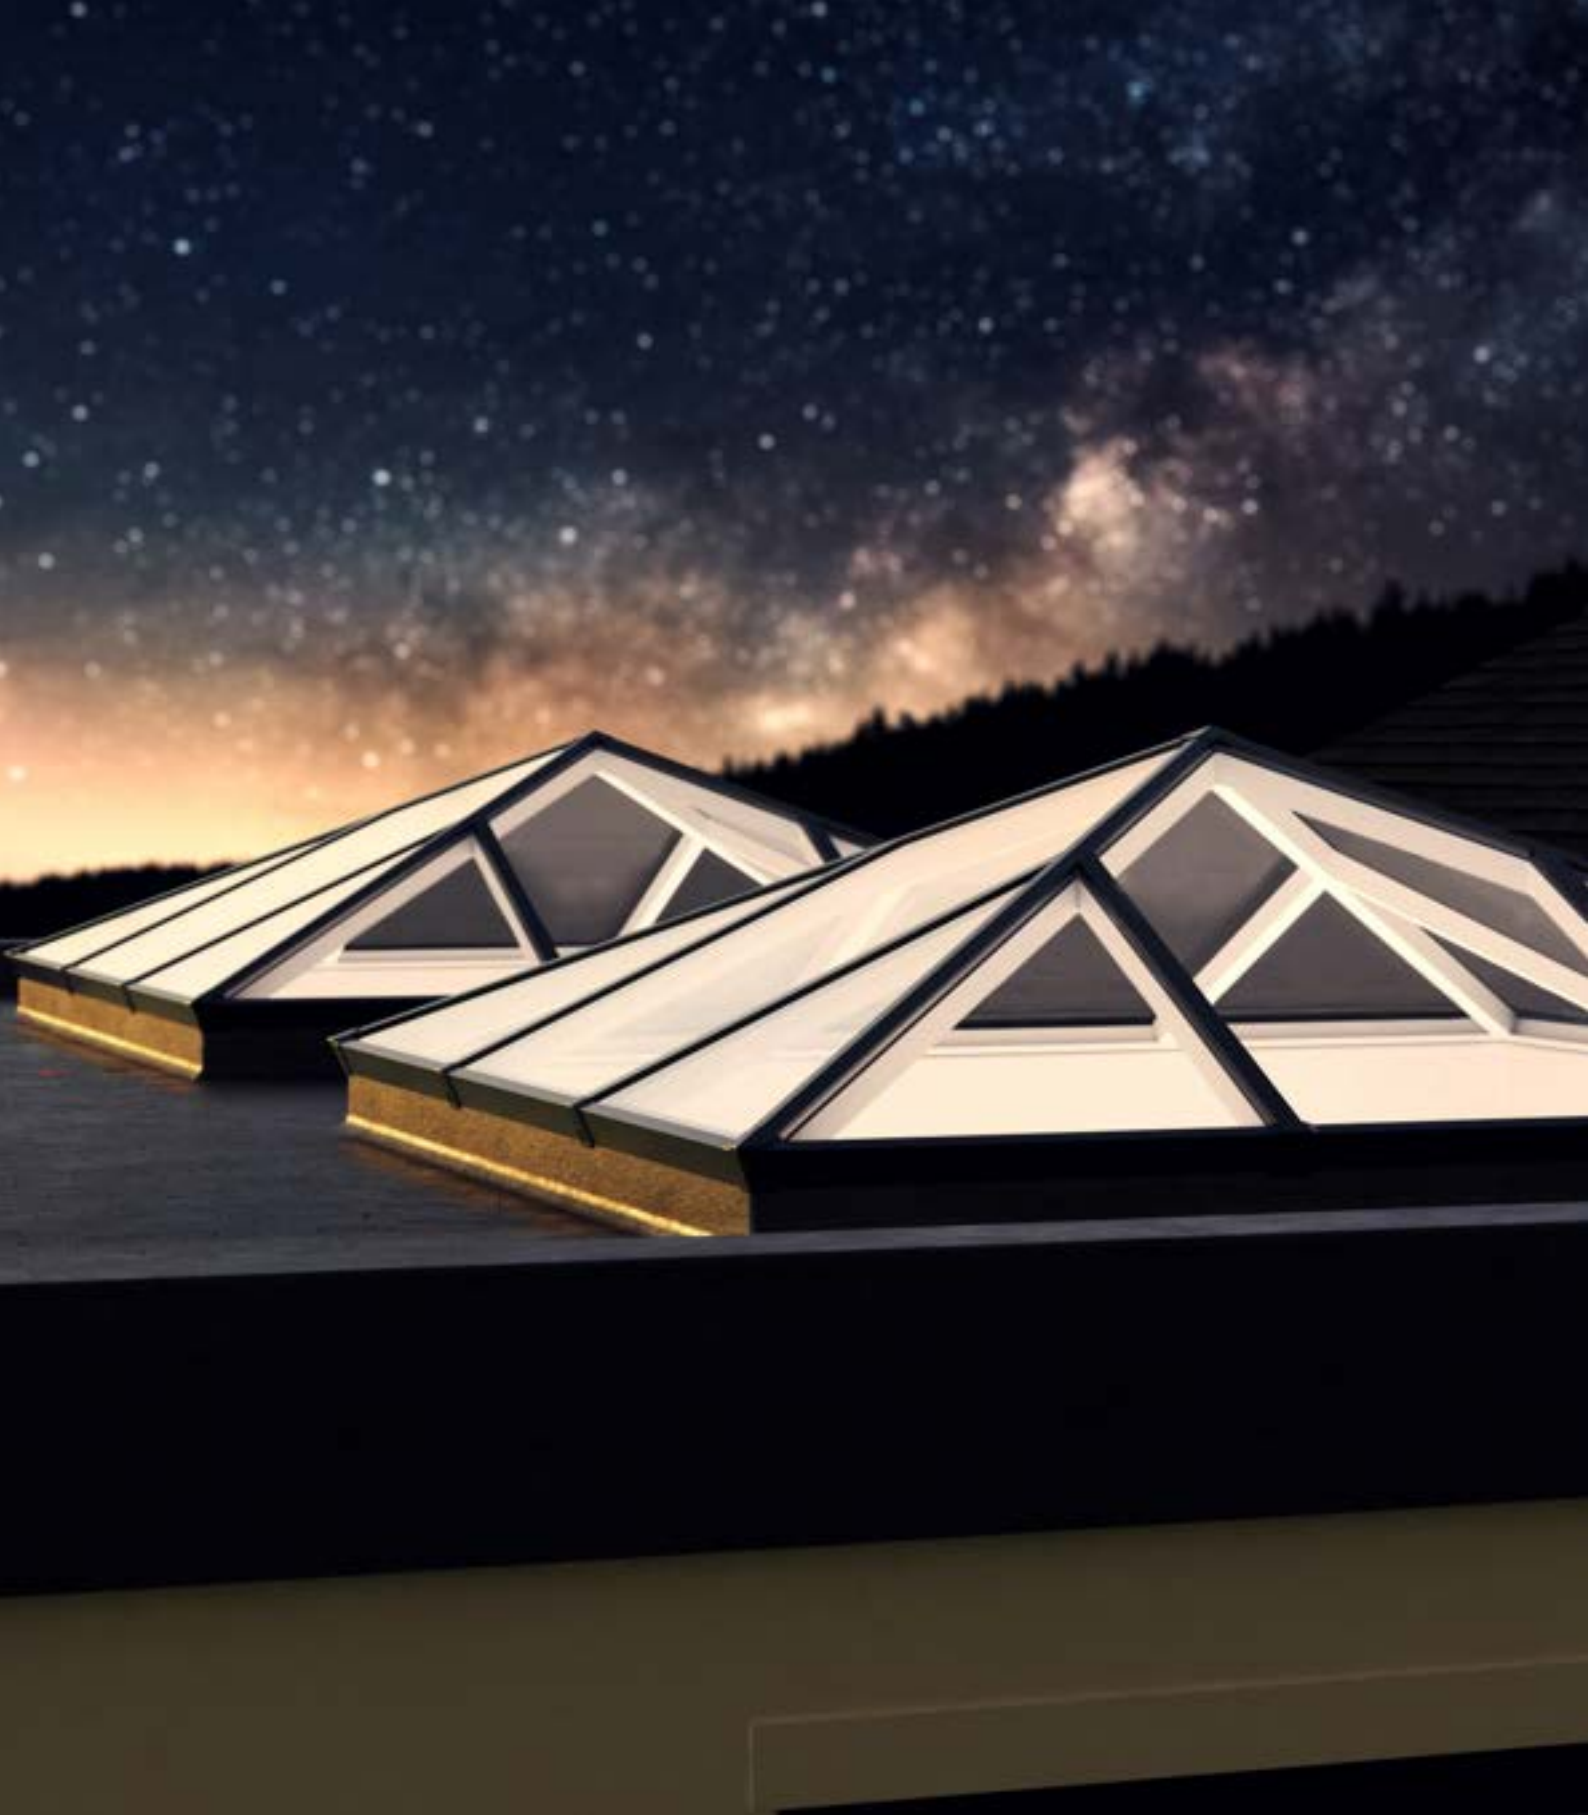

**Mainstream residential roof lantern - not utilising bonded glass*

Whatever the weather Thermlock® technology helps keep you comfortable and heating bills lower

The S1 lantern combines aluminium's clean lines with exceptional thermal performance and features our innovative Thermlock® multi-chamber technology to keep you and your property well insulated against the worst of the UK weather. This coupled to high performance 28mm glazing means our lantern roofs offer class leading thermal performance, far superior to traditional polyamide systems based around 24mm glazing. A unique co-extruded perimeter seal also ensures draughts and rain are kept safely outside. 28mm glazing also allows acoustic dampening glass to be fitted if required.

THERMLOCK[®] *technology inside*

With great looks from every angle – due to our unique ultra low line aesthetics

Slim, consistent 50mm rafter, hip and ridge sightlines maximise the light flooding into your home, creating bright, airy interiors and banishing gloom. The S1 lantern also features ultra low line aesthetics so rafter and hip top caps sit close to the glazing level on the exterior, creating a sleek modern look. Completing this refined architectural

appearance our corner and rafter end caps run perfectly in line with the perimeter of the lantern, so no unsightly angles jut out to spoil the perfect lines of this outstandingly beautiful high-performance aluminium lantern. Leaving you with the ideal balance of understated refinement, contemporary looks and exacting quality standards.