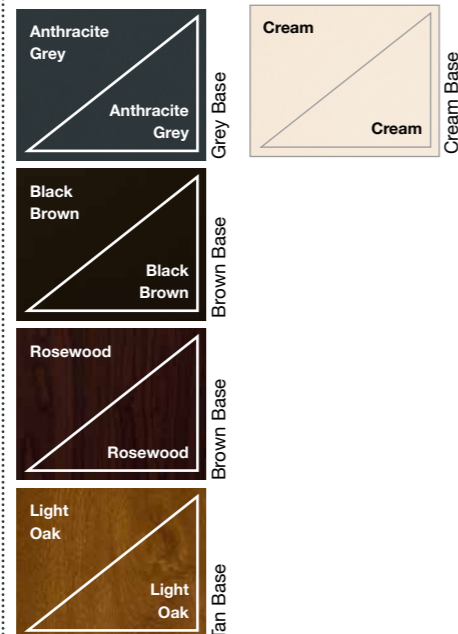

Stock Colours

White PVC-U Base		Coloured Base	

Fast Track Colours

White PVC-U Base	Coloured Base

Base Colours

--	--	--	--	--

Our made to order colours are available foiled on one side with a white base, foiled on both sides on a complementary base colour or foiled with different colours either side with a choice of any base colour.

Made to Order Colours

Cream Base	Tan Base	Brown Base	White Base	Grey Base	

PVC-U Door Systems

Colour range for the PVC-U door system listed.

- Profile 22 Composite Door

Our stock and fast track colours have been carefully chosen to satisfy over 90% of the colours your customers are ordering.

Stock Colours

White PVC-U Base

Coloured Base

Base Colours

Our made to order colours are available foiled on one side with a white base, foiled on both sides on a complementary base colour or foiled with different colours either side with a choice of any base colour.